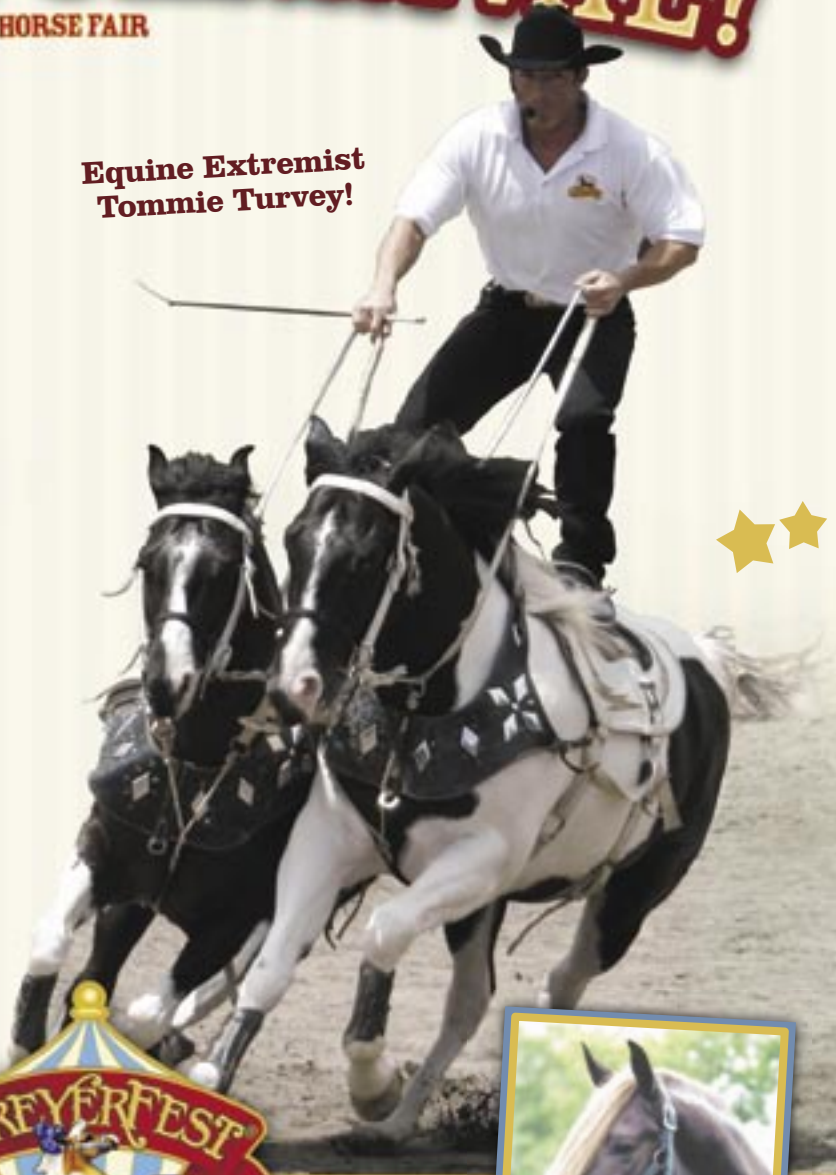

17TH ANNUAL MODEL HORSE FESTIVAL

BREYERFEST[®] 2006 SUMMER CARNIVAL!

A MODEL HORSE COLLECTOR'S FESTIVAL AND HORSE FAIR

**TOMMIE TURVEY'S
JOKER**

**2006
Celebration
Horse**

**Equine Extremist
Tommie Turvey!**

Tregoyd Journeyman

ERB Magnifico

OFFICIAL PROGRAM

JULY 28-30, 2006

KENTUCKY HORSE PARK • LEXINGTON, KENTUCKY

BREYERFEST® 2006 SPECIAL GUESTS

Equine Extremists Tommie & Karen Turvey

The best of the best, world class horse trainers and entertainers Tommie and Karen have been featured in shows like Arabian Nights and Cavalia! Don't miss their exciting Big Top performances!

Joker

Meet the BreyerFest 2006 Celebration Horse, Joker, a seven-year-old tobiano American Paint Horse. As one of Tommie Turvey's equine partners, he will be accompanied by his full brother Ace and Tommie's comedy sidekick, Pokerjoe!

BreyerFest 2006 wouldn't be a carnival without the fabulous acts we have planned for you. Watch Equine Extremist Tommie Turvey and his equine partners, Joker, Ace and Pokerjoe perform some amazing stunts! Find yourself traveling back in time to ancient Rome with Karen Turvey and her four-horse chariot race, and don't miss Carole Fletcher and her Peruvian Paso, Magnifico, demonstrate some tricks from Carole's book, *Trickonometry*.