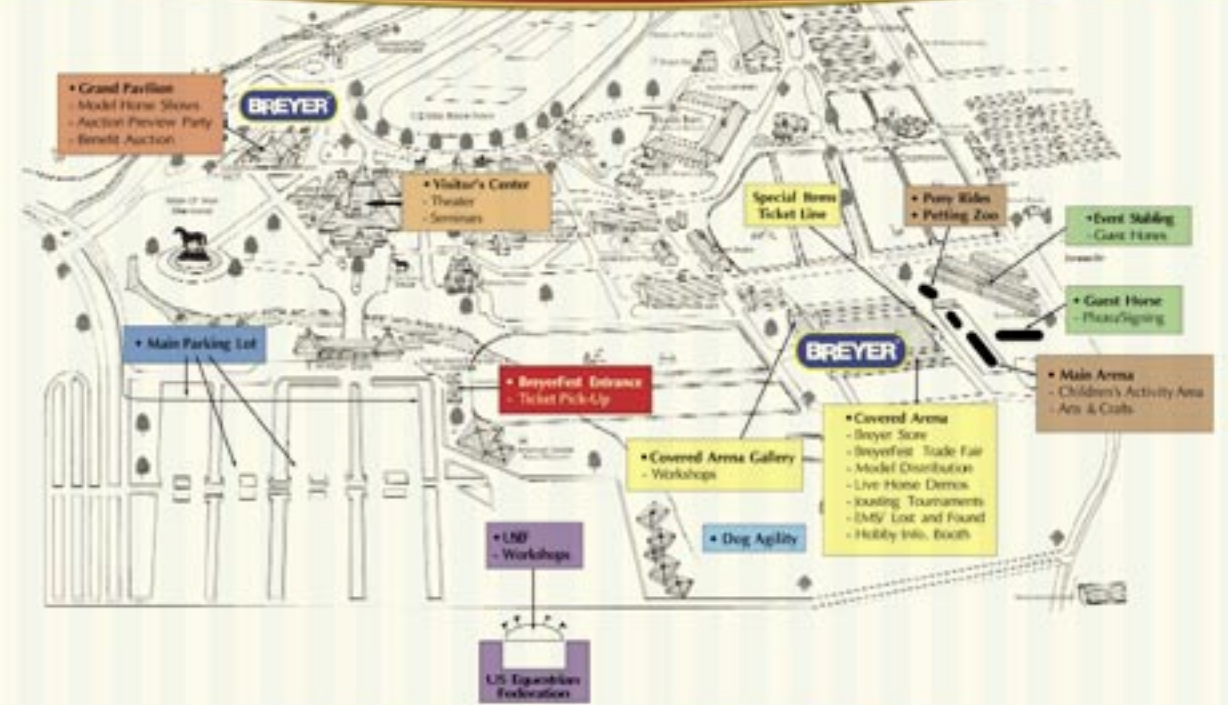

KENTUCKY HORSE PARK MAP

EQUINE DEMONSTRATION SCHEDULE

ALL EQUINE DEMONSTRATIONS WILL BE HELD IN THE COVERED ARENA

Schedule subject to change without notice. Please listen to announcements for any schedule changes.

NOTE: Breyer® reserves the right to make adjustments to this schedule as deemed necessary.

Please see page 2 for model autograph signing schedule.

Special thanks to our Equine Manager **Liza Holland** and our announcer **Wayne Williams!**

Friday, July 28

9:30 am	Opening Ceremony
9:45 am	BreyerFest Carnival Extravaganza
	Circus on Parade
	Tommie Turvey – Roman Riding
	Elegant Equestrians
	Black Pearl Friesian Quadrille
	Carole Fletcher and Magnifico
	Tommie Turvey Riding Instructor
	Bluegrass Miniatures – Carnival on Parade
	Black Pearl Friesian Fun Ride
	Tommie Turvey Liberty
	Wisconsin Miniatures Driving Drill
	Karen Turvey Chariot Race
11:15 am	Morabs
11:30 am	Lash's Lessons
11:40 am	Polo
	LUNCH
12:05 pm	Kentucky Horse Park Mustang Troop
12:20 pm	Tommie Turvey and his horses
12:50 pm	Mule and Donkey
1:00 pm	Black and White Saddle Horse
1:05 pm	Pony Club Mock Fox Hunt
1:25 pm	Paints and Pintos
1:35 pm	Easy Riders Drill
1:50 pm	Cleveland Bays
2:00 pm	Sport Horse - Galviston
2:15 pm	Minis at Liberty
2:30 pm	Appaloosas
2:45 pm	Morgan Horse
3:00 pm	Cowgirl Express Rodeo Drill
3:15 pm	Breyer Model Highlights – Flicka, Goffert, Tregoyd Journeyman, Soñador—a dreamer horse, LTD's Red Cloud and Magic Man's Grand Slam
	Curlies and Sulphur Mustang
3:50 pm	Bluegrass Miniature Horse Club
4:00 pm	Friesians
4:30 pm	Friesians
4:45 pm	Kentucky Mountain Horse

Saturday, July 29

9:30 am	Kentucky Mountain Horse
9:40 am	Friesians
9:50 am	BreyerFest Drill Team Invitational Exhibition
	Young Guns
	Renegade Cowgirls
	Madison County Wind Dancers
	Black Pearl Friesian Dance Troupe
	Cowgirl Express Rodeo Drill Team
11:25 am	Tommie Turvey and his horses
11:50 am	Breyer Model Highlights – Flicka, Goffert, Tregoyd Journeyman, Soñador—a dreamer horse, LTD's Red Cloud and Magic Man's Grand Slam
	Bluegrass Miniature Horse Club
12:30 pm	Polo
1:15 pm	Paints and Pintos
1:25 pm	Mule and Donkey
1:35 pm	Sport Horse - Galviston
1:40 pm	Curlies and Sulphur Mustang
1:50 pm	Pony Club Mock Fox Hunt
2:10 pm	Appaloosas
2:20 pm	Cleveland Bays
2:30 pm	Lash's Lessons
2:40 pm	Morgans
2:50 pm	Morabs
3:00 pm	BreyerFest Carnival Extravaganza
	Circus on Parade
	Tommie Turvey – Roman Riding
	Elegant Equestrians
	Black Pearl Friesian Quadrille
	Carole Fletcher and Magnifico
	Tommie Turvey Riding Instructor
	Bluegrass Miniatures – Carnival on Parade
	Black Pearl Friesian Fun Ride
	Tommie Turvey Liberty
	Wisconsin Miniatures Driving Drill
	Karen Turvey Chariot Race
4:30 pm	Early Bird Raffle
4:30 pm	BreyerFest Raffle #1

Sunday, July 30