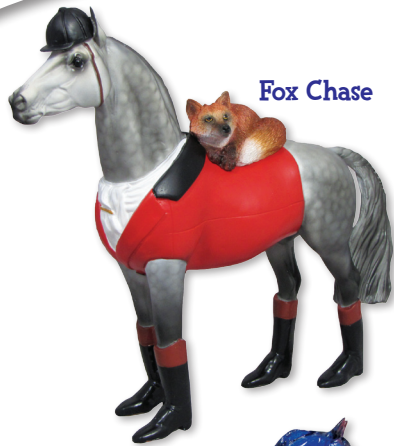

BreyerFest® British Theme Store

Stop in for
souvenirs, gifts
and simply
fabulous Breyer
merchandise!

Fox Chase

Fox Hunt

Clearware Union Jack Horse

Black Beauty

Little Jack!

(view of numbered hoof)