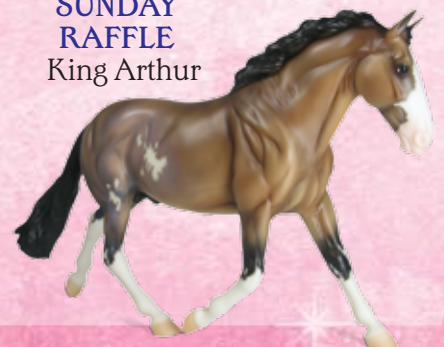

Muse

SUNDAY RAFFLE
King Arthur