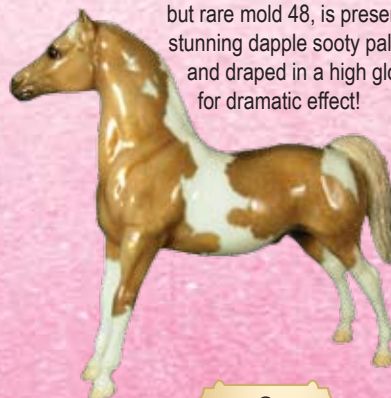

Live Auction Sneak Preview

Belgian Appaloosa on mold 92, features a snow white blanket with stunningly detailed spots throughout, soft dapples stud a charcoal black coat.

Pinto Morgan, using the coveted but rare mold 48, is presented in a stunning dapple sooty palomino pinto and draped in a high gloss finish for dramatic effect!